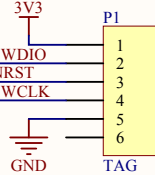

LiPo charger

| | | |
|-------|---|----------|
| Title | | |
| Size | Number | Revision |
| A4 | | |
| Date: | 7.2.2018 | Sheet of |
| File: | A:\Documents\radar\radar mcu sch.SchDoc\Drawn By: | |

| | | |
|-------|-------------------------------------|-----------|
| Title | | |
| Size | Number | Revision |
| A4 | | |
| Date: | 7.2.2018 | Sheet of |
| File: | A:\Documents\radar\radar sch.SchDoc | Drawn By: |