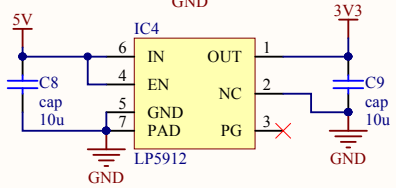

LiPo charger

| | | |
|-------|---|----------|
| Title | | |
| Size | Number | Revision |
| A4 | | |
| Date: | 7.2.2018 | Sheet of |
| File: | A:\Documents\radar\radar mcu sch.SchDoc\Drawn By: | |

| | | |
|-------|-------------------------------------|-----------|
| Title | | |
| Size | Number | Revision |
| A4 | | |
| Date: | 7.2.2018 | Sheet of |
| File: | A:\Documents\radar\radar sch.SchDoc | Drawn By: |