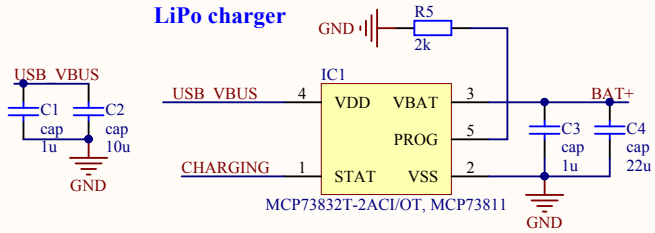

LiPo charger

| | | |
|-------|---|----------|
| Title | | |
| Size | Number | Revision |
| A4 | | |
| Date: | 7.2.2018 | Sheet of |
| File: | A:\Documents\radar\radar mcu sch.SchDoc\Drawn By: | |

| | | |
|-------|-------------------------------------|-----------|
| Title | | |
| Size | Number | Revision |
| A4 | | |
| Date: | 7.2.2018 | Sheet of |
| File: | A:\Documents\radar\radar sch.SchDoc | Drawn By: |