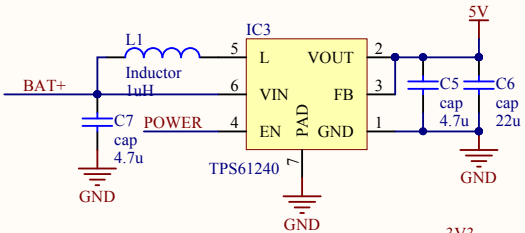

LiPo charger

| | | |
|-------|---|----------|
| Title | | |
| Size | Number | Revision |
| A4 | | |
| Date: | 7.2.2018 | Sheet of |
| File: | A:\Documents\radar\radar mcu sch.SchDoc\Drawn By: | |

| | | |
|-------|-------------------------------------|-----------|
| Title | | |
| Size | Number | Revision |
| A4 | | |
| Date: | 7.2.2018 | Sheet of |
| File: | A:\Documents\radar\radar sch.SchDoc | Drawn By: |