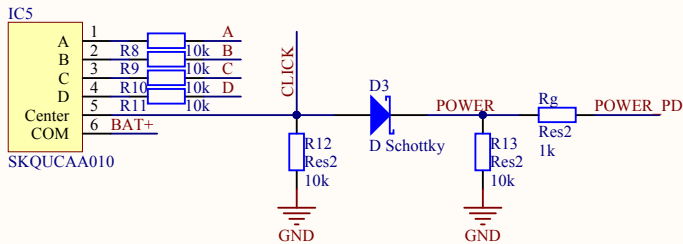

LiPo charger

| | | |
|-------|---|----------|
| Title | | |
| Size | Number | Revision |
| A4 | | |
| Date: | 7.2.2018 | Sheet of |
| File: | A:\Documents\radar\radar mcu sch.SchDoc\Drawn By: | |

| | | |
|-------|-------------------------------------|-----------|
| Title | | |
| Size | Number | Revision |
| A4 | | |
| Date: | 7.2.2018 | Sheet of |
| File: | A:\Documents\radar\radar sch.SchDoc | Drawn By: |