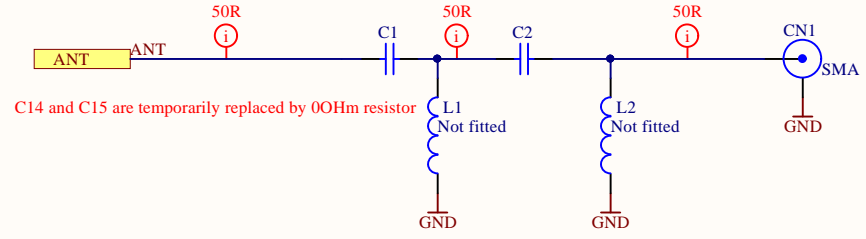

Antenna section with connectors

SWD Interface

SWD

Title		
Size	Number	Revision
A4		
Date:	19.4.2018	Sheet of
File:	D:\work\...HARD_TLMv2-ANT+DBG_SchDoc By:	