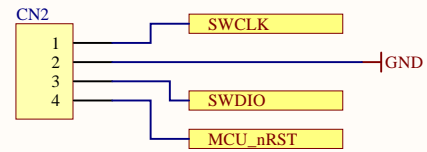

Antenna section with connectors

SWD Interface

SWD

Title		
Size	Number	Revision
A4		
Date:	19.4.2018	Sheet of
File:	D:\work\...HARD_TLMv2-ANT+DBG_SchDoc By:	