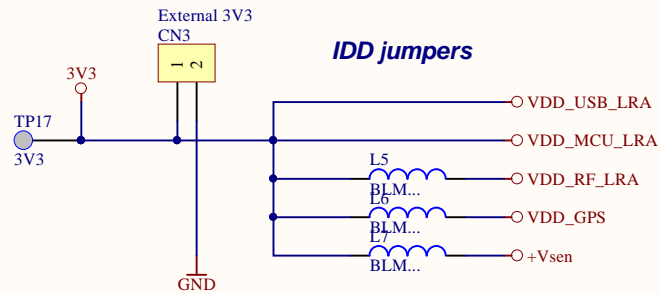

Power Supply - Low noise LinReg

Split 3V3 Power Supply to rails

Title		
Size	Number	Revision
A4		
Date:	19.4.2018	Sheet of
File:	D:\work\...HARD_TLMv2-PWR.SchDoc Drawn By:	